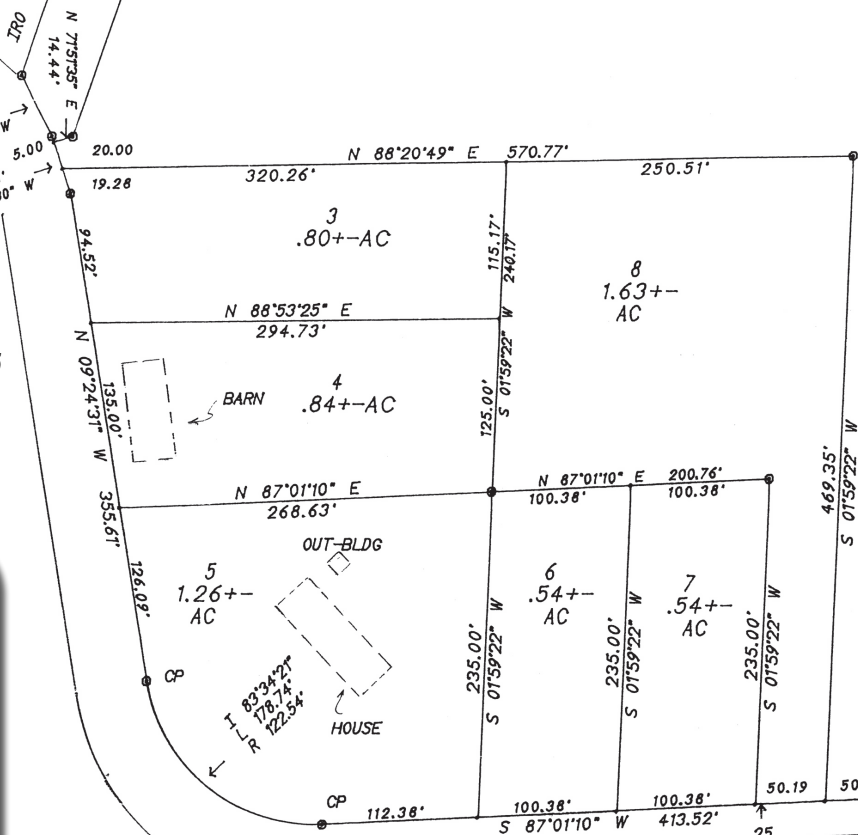

Home & Personal Property of
The Late Glenn & Joyce Broyles 1955
Old Jonesborough Rd.
Chuckey, TN 37641

MALONE
DB-24A PG-822

POST

N 83°34'06" E
437.73'

IRO

1
5.42+-
AC

N 88°20'49" E
507.97'

2
5.42+-
AC

1305.23'
S 01°59'22" W

JEFFERS
DB-443
PG-263

N 18°23'09" E
776.83'
N 18°23'09" E
375.53'
N 71°51'39" E
14.44'
49.87'
N 26°52'19" W
5.00'
20.00'
TOTAL
44.28'
N 18°08'30" W

OLD JONESBORO ROAD